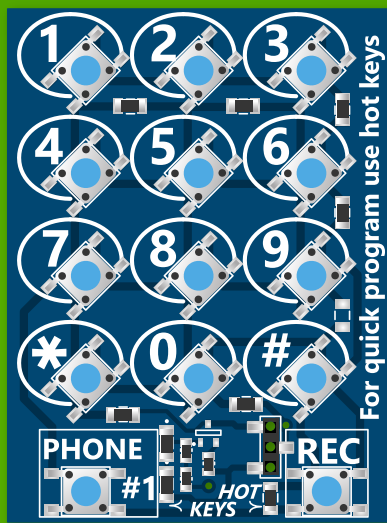

**901  
SERIES**

**THE FASTEST AND EASIEST PHONE TO PROGRAM!**

**Did you know our 901 phones come with the built-in hot keys?**

K-Tech 901 series emergency phones have built-in hot keys to make programming extremely fast. With the simple press of a button, you can easily program the dial-out phone number or record the location message, all while being guided by voice prompts.

**Dial-out Phone Number**

To program the primary dial-out phone number, simply press the **PHONE** hot key and follow the voice prompts.

**Location Message**

To record the elevator location message, just press the **REC** hot key and follow the voice prompts.

Our 901 series phones allow you to program up to 5 dial-out phone numbers. In the case the first call is not answered, the phone will roll over to the next phone number you program.

**VIEW ALL 901 PHONES ONLINE!**